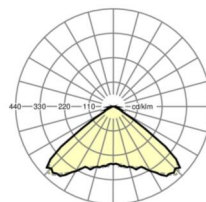

CHARACTERISTICS

Order number	19070001005
EAN number	4020863420438
Commodity code	94051190
Certification mark	IP 20, Protection class I, F, HACCP DIN10500/Food/IFS-application-related suitability/BRC, Indoor, CE
Impact resistance (IK rating)	IK03 (5°C bis 25°C)
Ambient temperatur	ta 5°C to 25°C
Warranty period	5 years

ELECTRICAL ENGINEERING

Controller	Electronic driver 3h emergency lighting (1 pcs.)
System output	4W
Mains voltage	230V/50Hz

LIGHTING TECHNOLOGY

Placement	LED, Colour rendering/Light colour CRI ≥ 70 / 6000K
Colour tolerance (MacAdam)	7SDCM
Photobiological safety (Luminaire)	RG1
Nominal luminous flux	207lm
Nominal luminous flux-emergency lighting mode	207lm
Luminaire luminous efficiency	52lm/W
Beam angle	110° (C0) / 110° (C90)
UGR lat./long.	31.1 / 31.1

MECHANICS

Housing colour	silver grey/white aluminium RAL 9006
Dimensions (LxWxDxH)	765mm x 55mm x 35mm
Weight (net)	0.85kg
Type of installation	Mounting rail system installation, Light structure

Dimensions

L	765 mm	Length
B	55 mm	Width
H	35 mm	Height

DEEP-LINK

<https://www.regiolux.de/en/article/19070001005>